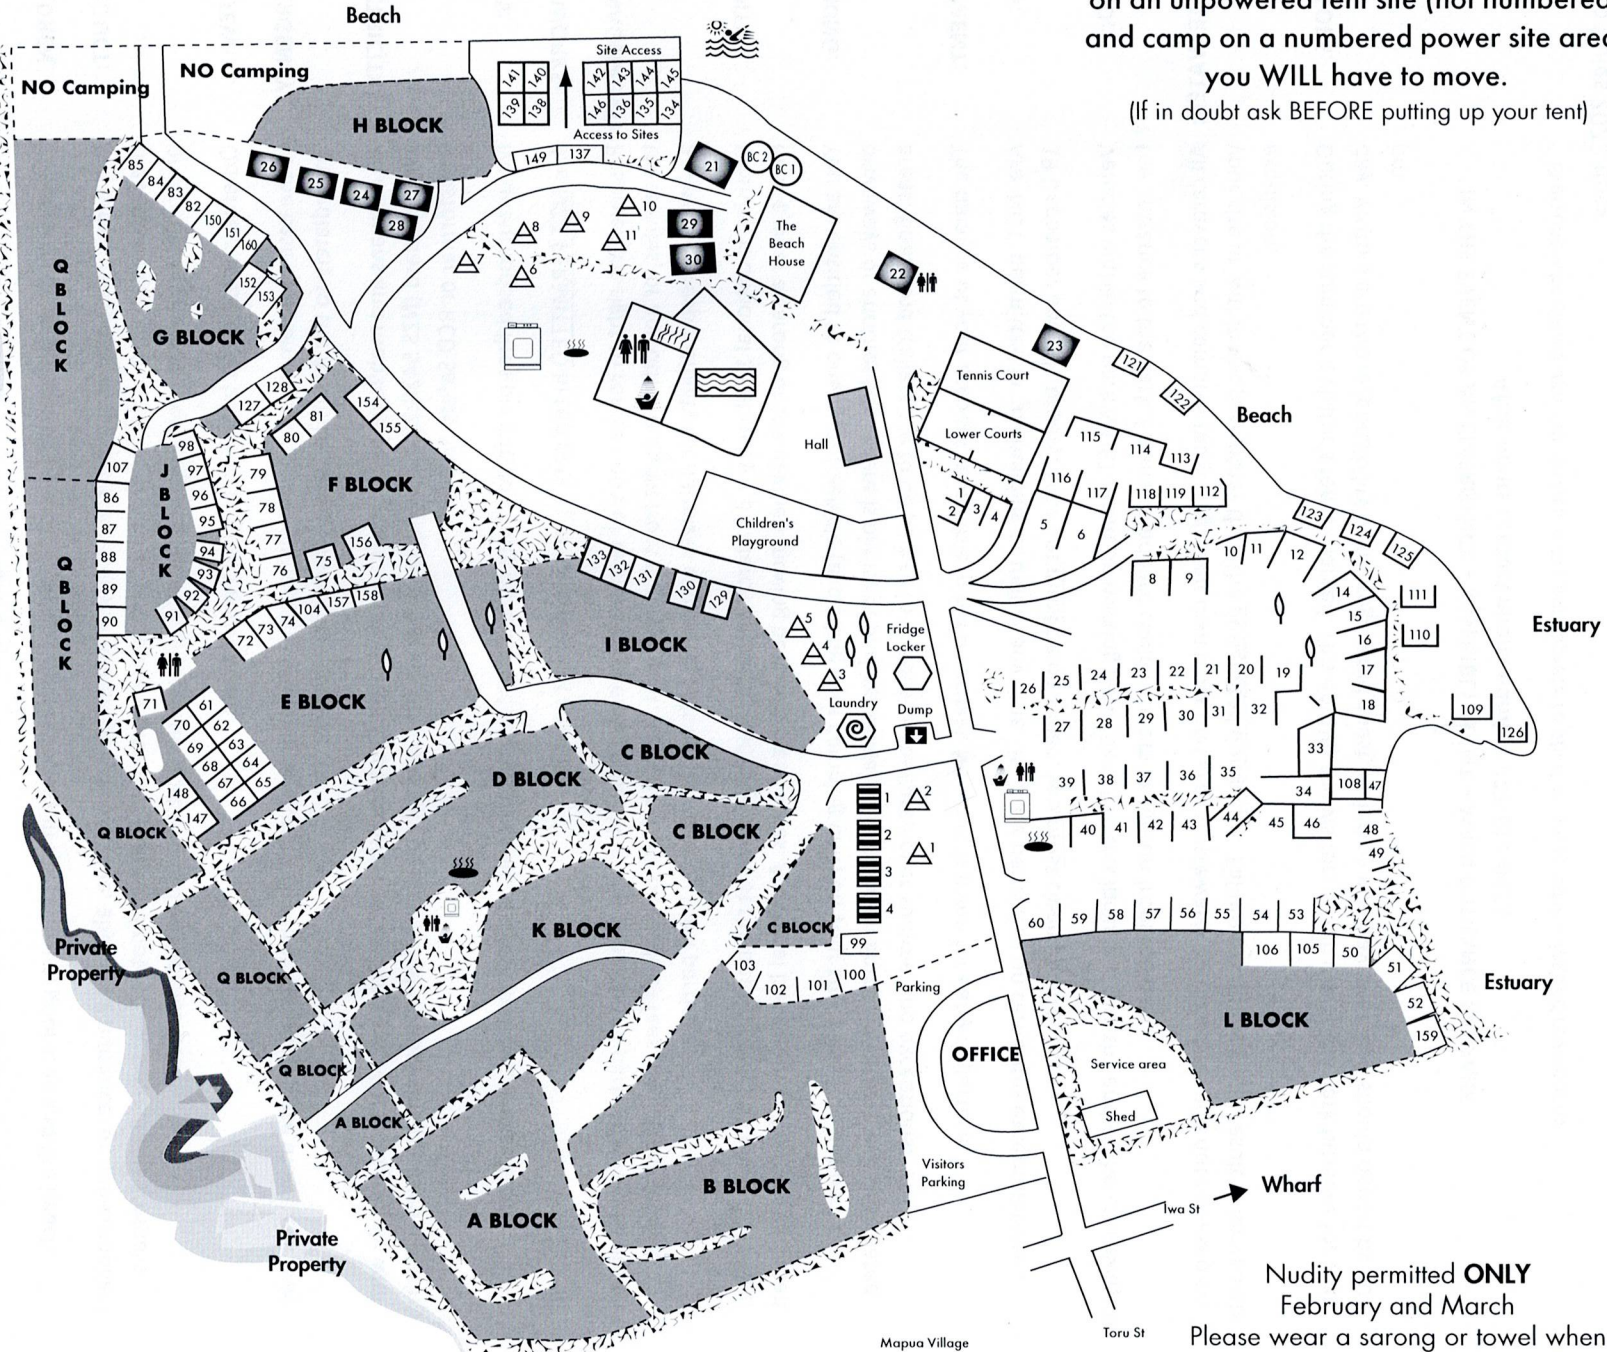

MAPUA Leisure Park

33 Toru Street, Mapua, Nelson
Phone: 03-540 2666

E: bookings@mapualeisurepark.co.nz
W: www.mapualeisurepark.co.nz

PARK FACILITIES

- Sauna
- Kitchens
- Shower blocks
- Coin Laundry
- Outside gas BBQs
- Refrigerated lockers — in season
- Dump point

PARK RECREATION

- Tennis courts
- Swimming pool
- Hall
- Beach
- Children's playing area

LEGEND	
	Cabins
	Motels
	Kitchen Cabins
	2 Beach Cabins (ensuite)
	Power Sites
	Tent Sites
	Toilets
	Showers
	Kitchen
	BBQ
	Laundry
	Dump Station
	Pool
	Sauna

Please be aware - if you are booked on an unpowered tent site (not numbered) and camp on a numbered power site area, you WILL have to move.
(If in doubt ask BEFORE putting up your tent)

Nudity permitted **ONLY**
February and March

Please wear a sarong or towel when moving between these areas and to the beach